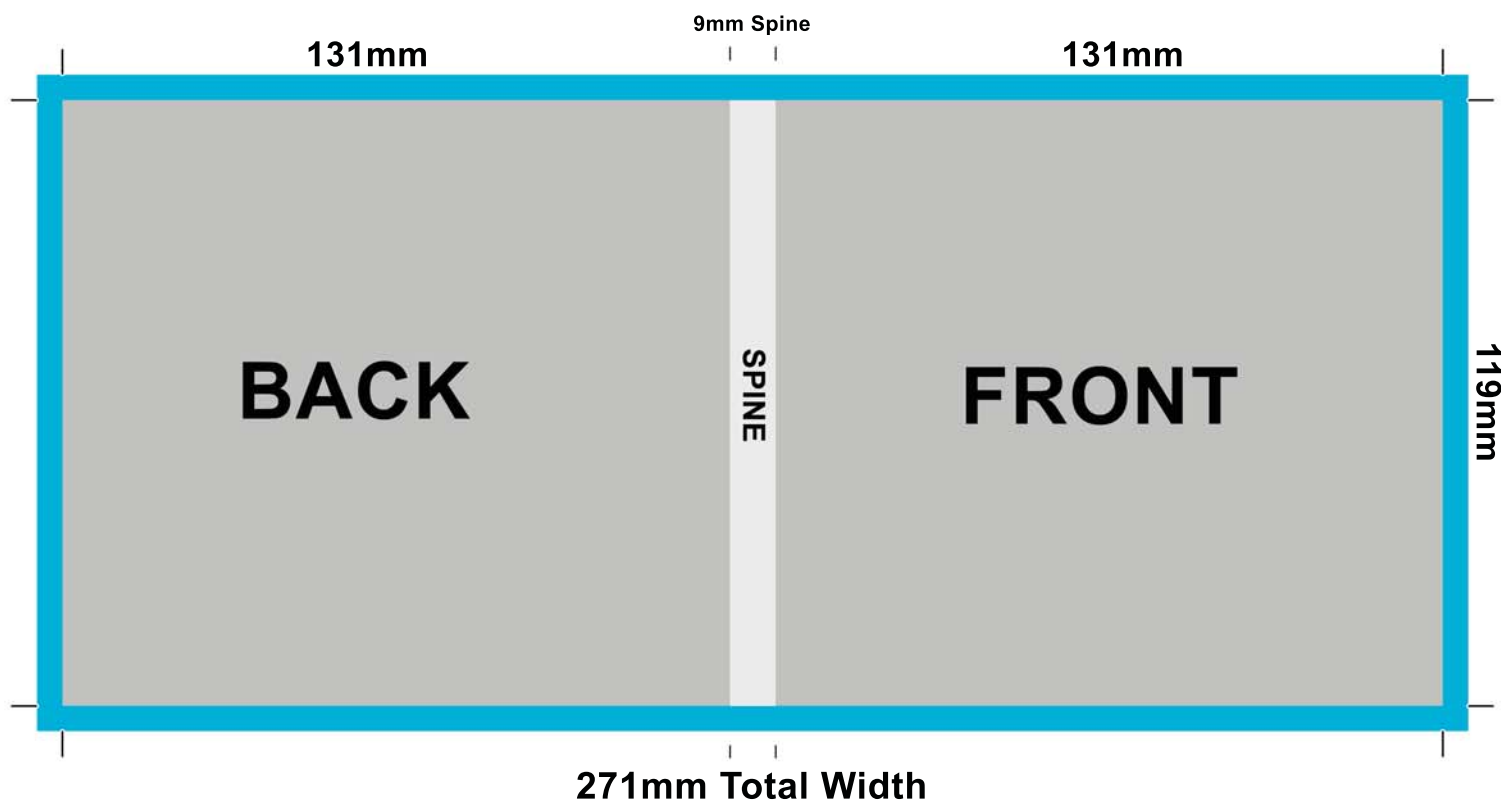

# CD Mailer Slick

Artwork Specification designed for CD Single Mailer  
(Product Codes: XCDM, XCDM-B) OR  
CD Double Mailer (Product Codes: XCDDM, XCDDM-B)

## COLOUR KEY

-  Bleed Area
-  Printable Surface

**TOTAL Artwork Area (including bleed) =**  
**281mm x 129mm (grey and blue area combined)**

**This template is to be used as a guide only - DO NOT supply artwork ontop of this template**

- All key and guide lines must be removed - otherwise they will be printed on the product
- All images must be supplied as a 300dpi CMYK PDF. Please refer to the Artwork Specification Form
- Actual printable surface area is 271mm x 119mm (grey area)
- 5mm bleed is required around each side of the artwork (blue areas) -  
*Please Note: No text or essential images should be in this area, as they will not be printed*
- Minimum font size is 7pt for a standard font, eg. Arial
- E-mail artwork to: [production@duplicateit.com.au](mailto:production@duplicateit.com.au)