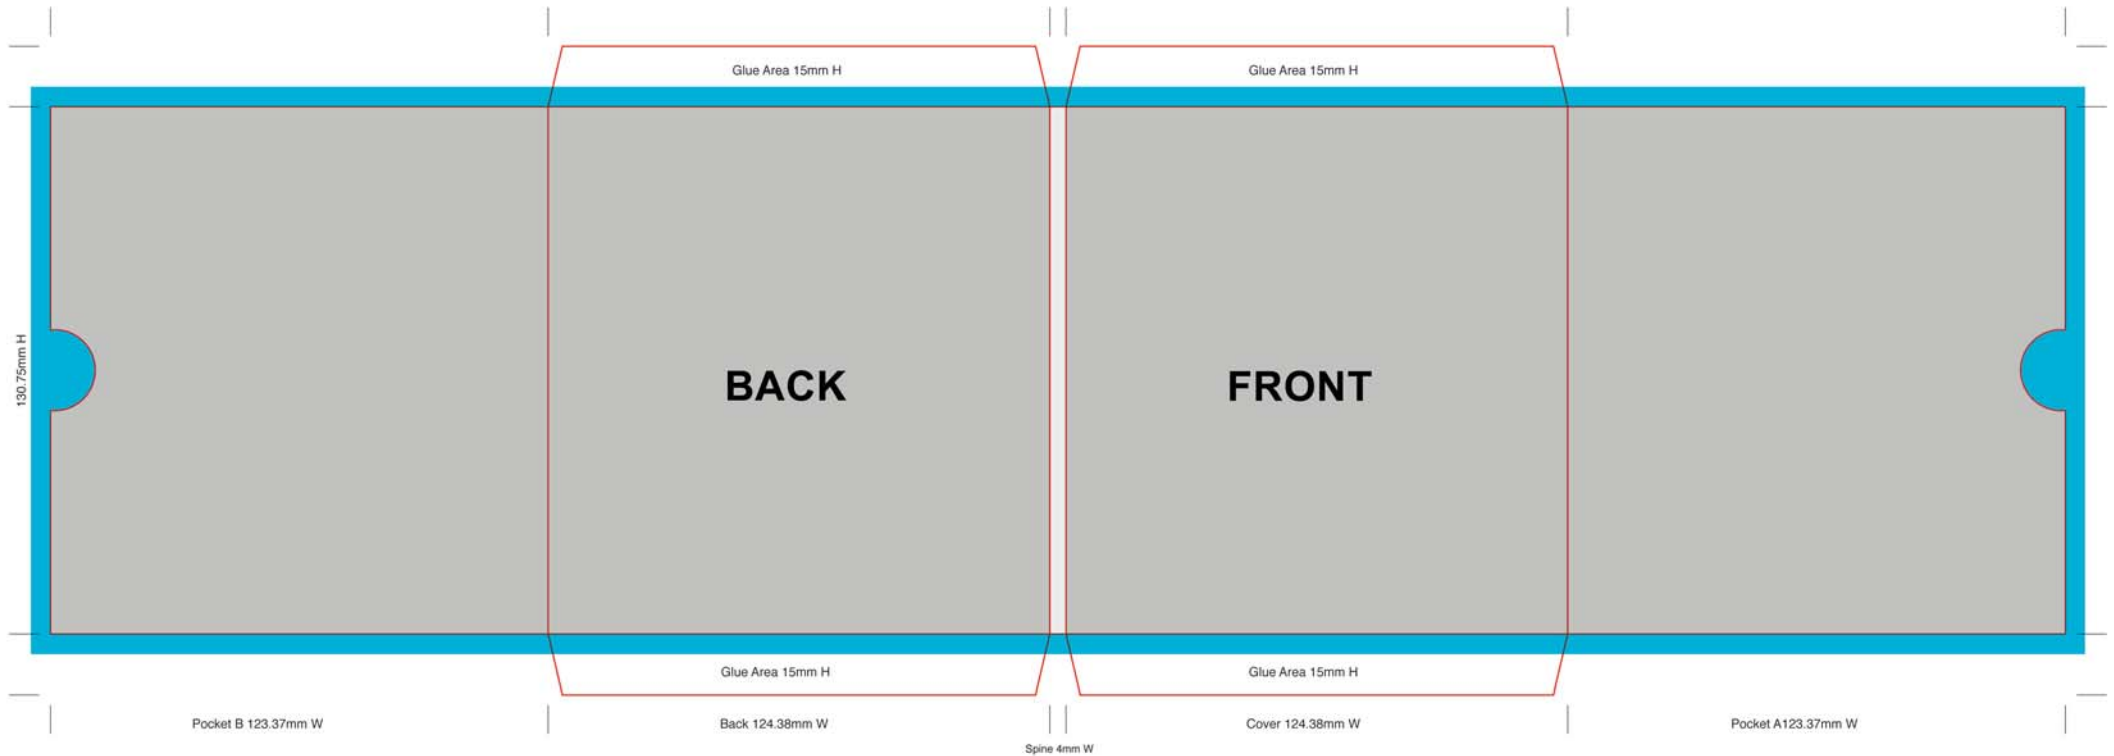

Cardboard Wallet - Gatefold Double w/ Thumb Hole

COLOUR KEY

- Bleed Area
- Printable Surface

TOTAL Artwork Area

(including bleed and glue area) =
509.5mm x 155.75mm
 (grey and blue area combined)

This template is to be used as a guide only
DO NOT supply artwork ontop of this template

- All key and guide lines must be removed - otherwise they will be printed on the product
- All images must be supplied as a 300dpi CMYK PDF. Please refer to the Artwork Specification Form
- Actual printable surface area is 499.5mm x 130.75mm (grey area)
- 5mm bleed is required around each side of the artwork (blue areas) -
Please Note: No text or essential images should be in this area, as they will not be printed
- Minimum font size is 7pt for a standard font, eg. Arial
- E-mail artwork to: production@duplicateit.com.au