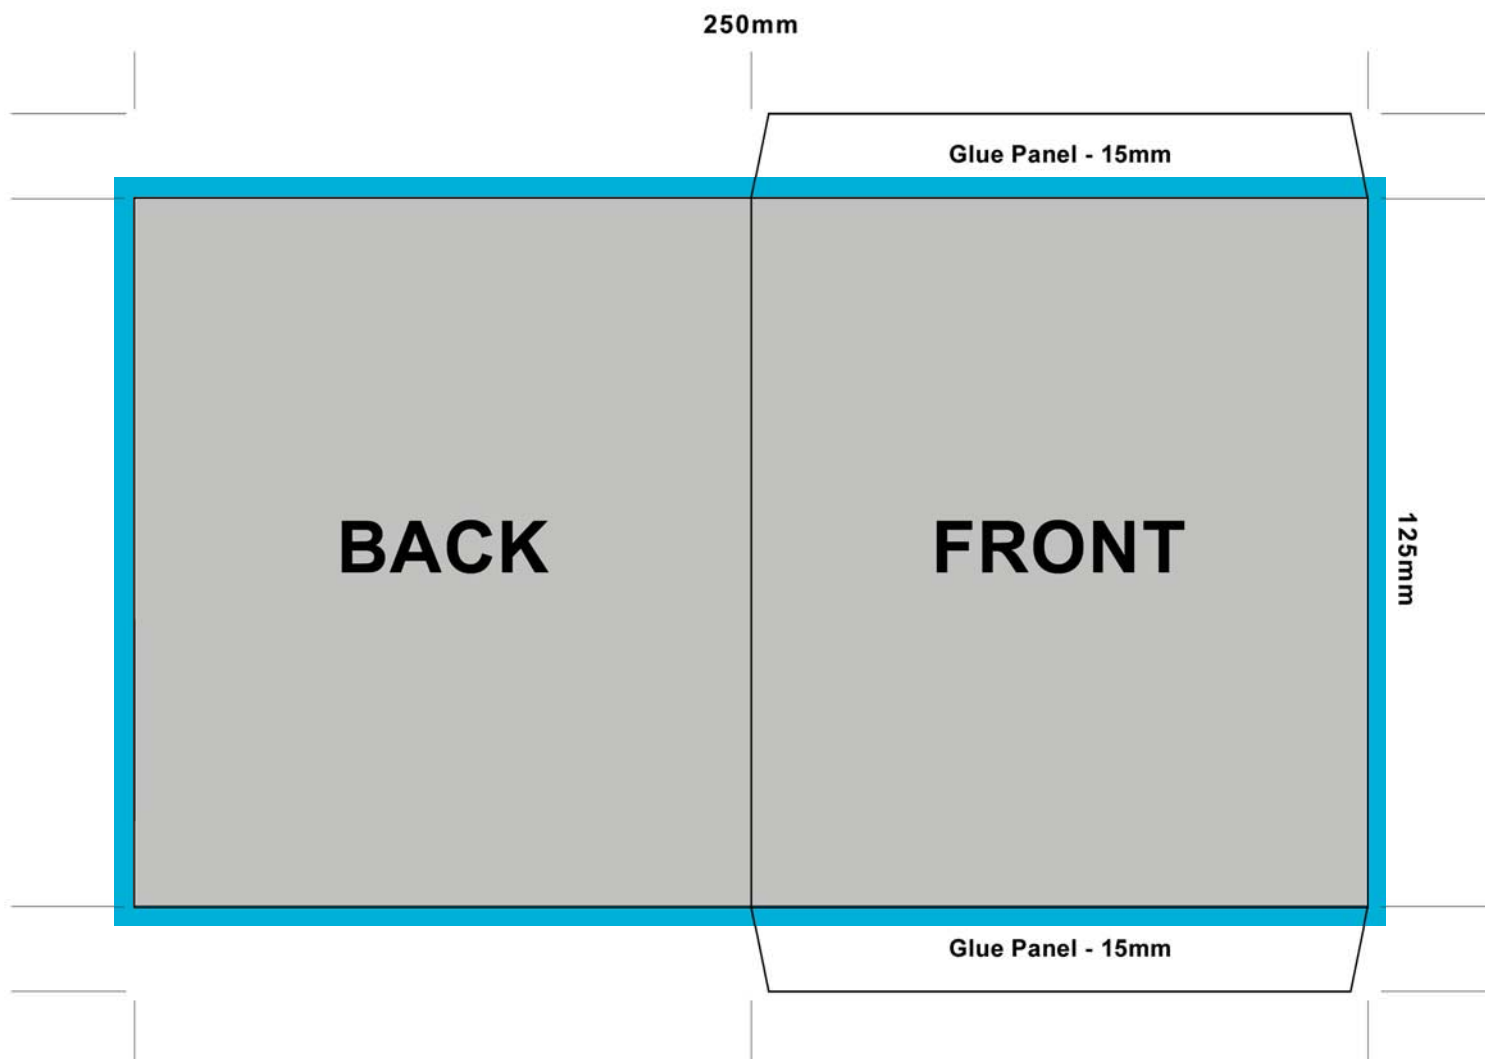

# Cardboard Wallet

## COLOUR KEY

-  Bleed Area
-  Printable Surface

**TOTAL Artwork Area (including bleed) =**  
**260mm x 135mm (grey and blue area combined)**

**This template is to be used as a guide only - DO NOT supply artwork ontop of this template**

- All key and guide lines must be removed - otherwise they will be printed on the product
- All images must be supplied as a 300dpi CMYK PDF. Please refer to the Artwork Specification Form
- Actual printable surface area is 250mm x 125mm (grey area)
- 5mm bleed is required around each side of the artwork (blue areas) -  
*Please Note: No text or essential images should be in this area, as they will not be printed*
- Minimum font size is 7pt for a standard font, eg. Arial
- E-mail artwork to: [production@duplicateit.com.au](mailto:production@duplicateit.com.au)