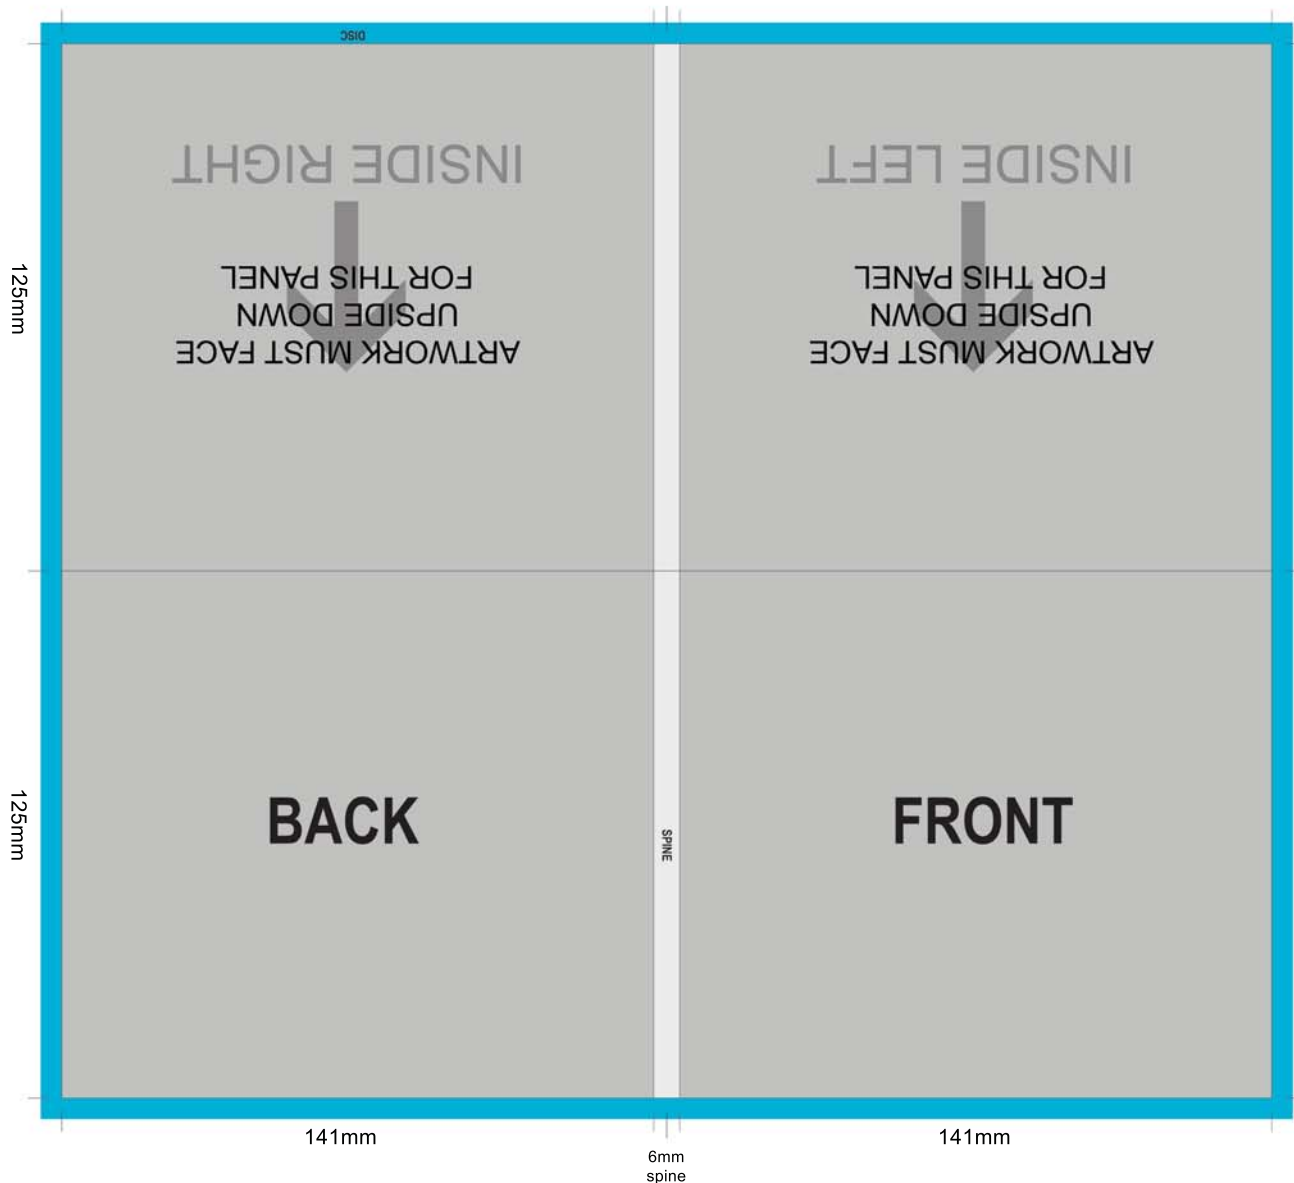

DigiPack - 4 Panel

COLOUR KEY

-  Bleed Area
-  Printable Surface

TOTAL Artwork Area (including bleed) =
298mm x 260mm (grey and blue area combined)

This template is to be used as a guide only - DO NOT supply artwork ontop of this template

- All key and guide lines must be removed - otherwise they will be printed on the product
- All images must be supplied as a 300dpi CMYK PDF. Please refer to the Artwork Specification Form
- Actual printable surface area is 288mm x 250mm (grey area)
- 5mm bleed is required around each side of the artwork (blue areas) -
Please Note: No text or essential images should be in this area, as they will not be printed
- Minimum font size is 7pt for a standard font, eg. Arial
- E-mail artwork to: production@duplicateit.com.au