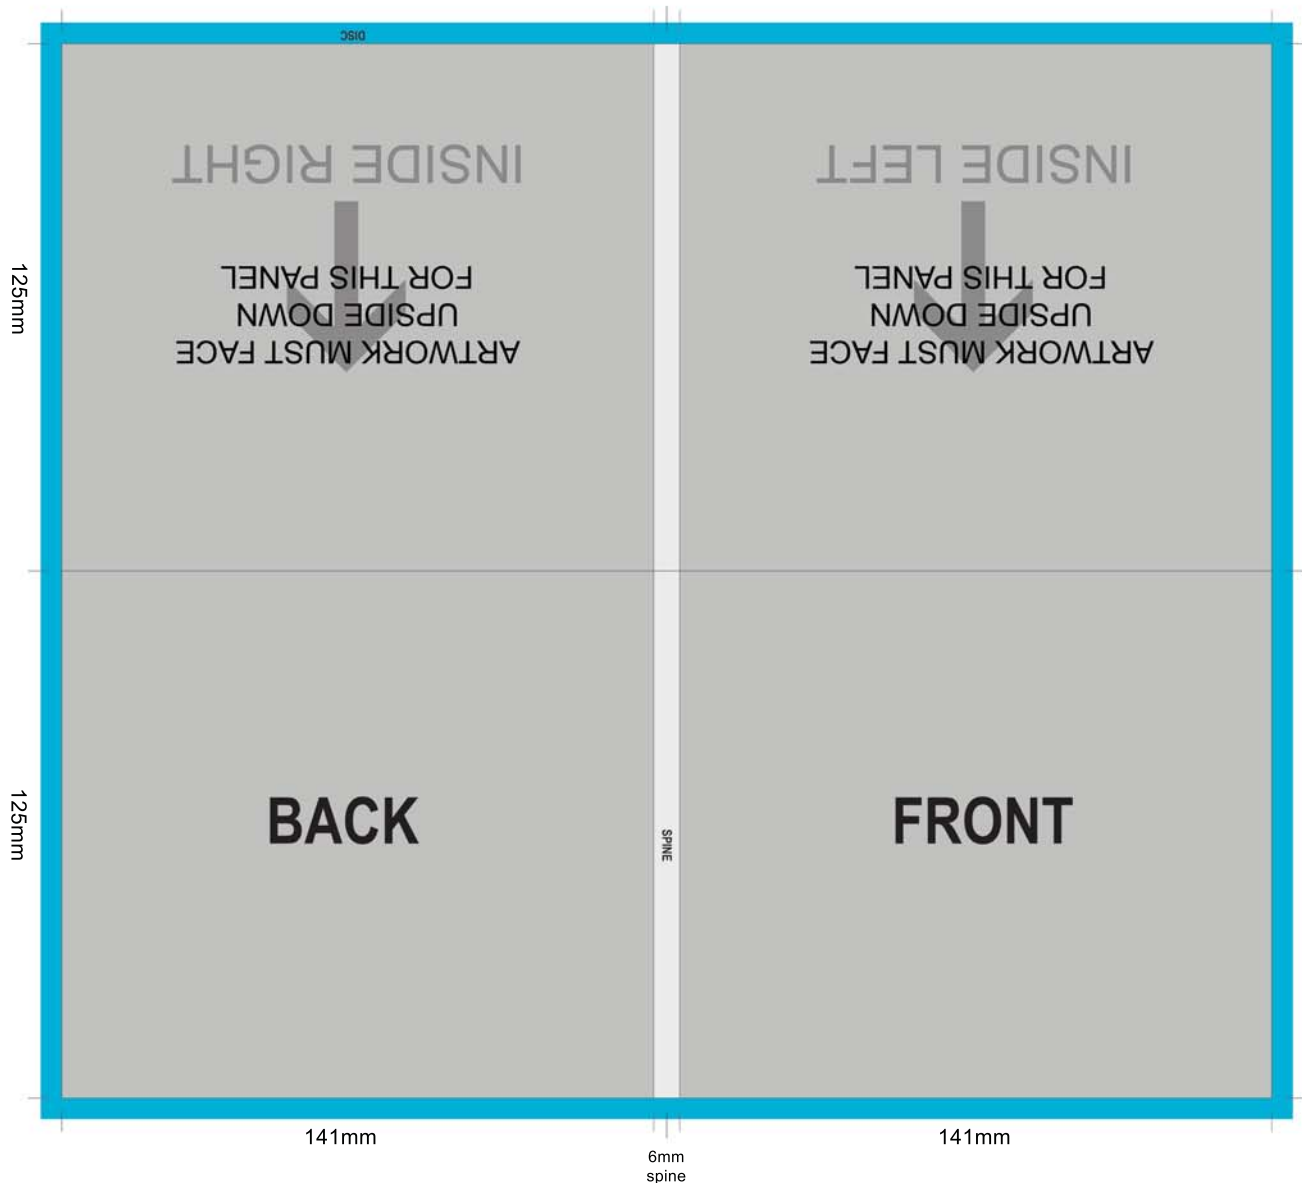

DigiPack - 4 Panel

COLOUR KEY

-  Bleed Area
-  Printable Surface

TOTAL Artwork Area (including bleed) =
298mm x 260mm (grey and blue area combined)

This template is to be used as a guide only - DO NOT supply artwork ontop of this template

- All key and guide lines must be removed - otherwise they will be printed on the product
- All images must be supplied as a 300dpi CMYK PDF. Please refer to the Artwork Specification Form
- Actual printable surface area is 288mm x 250mm (grey area)
- 5mm bleed is required around each side of the artwork (blue areas) -
Please Note: No text or essential images should be in this area, as they will not be printed
- Minimum font size is 7pt for a standard font, eg. Arial
- E-mail artwork to: production@duplicateit.com.au